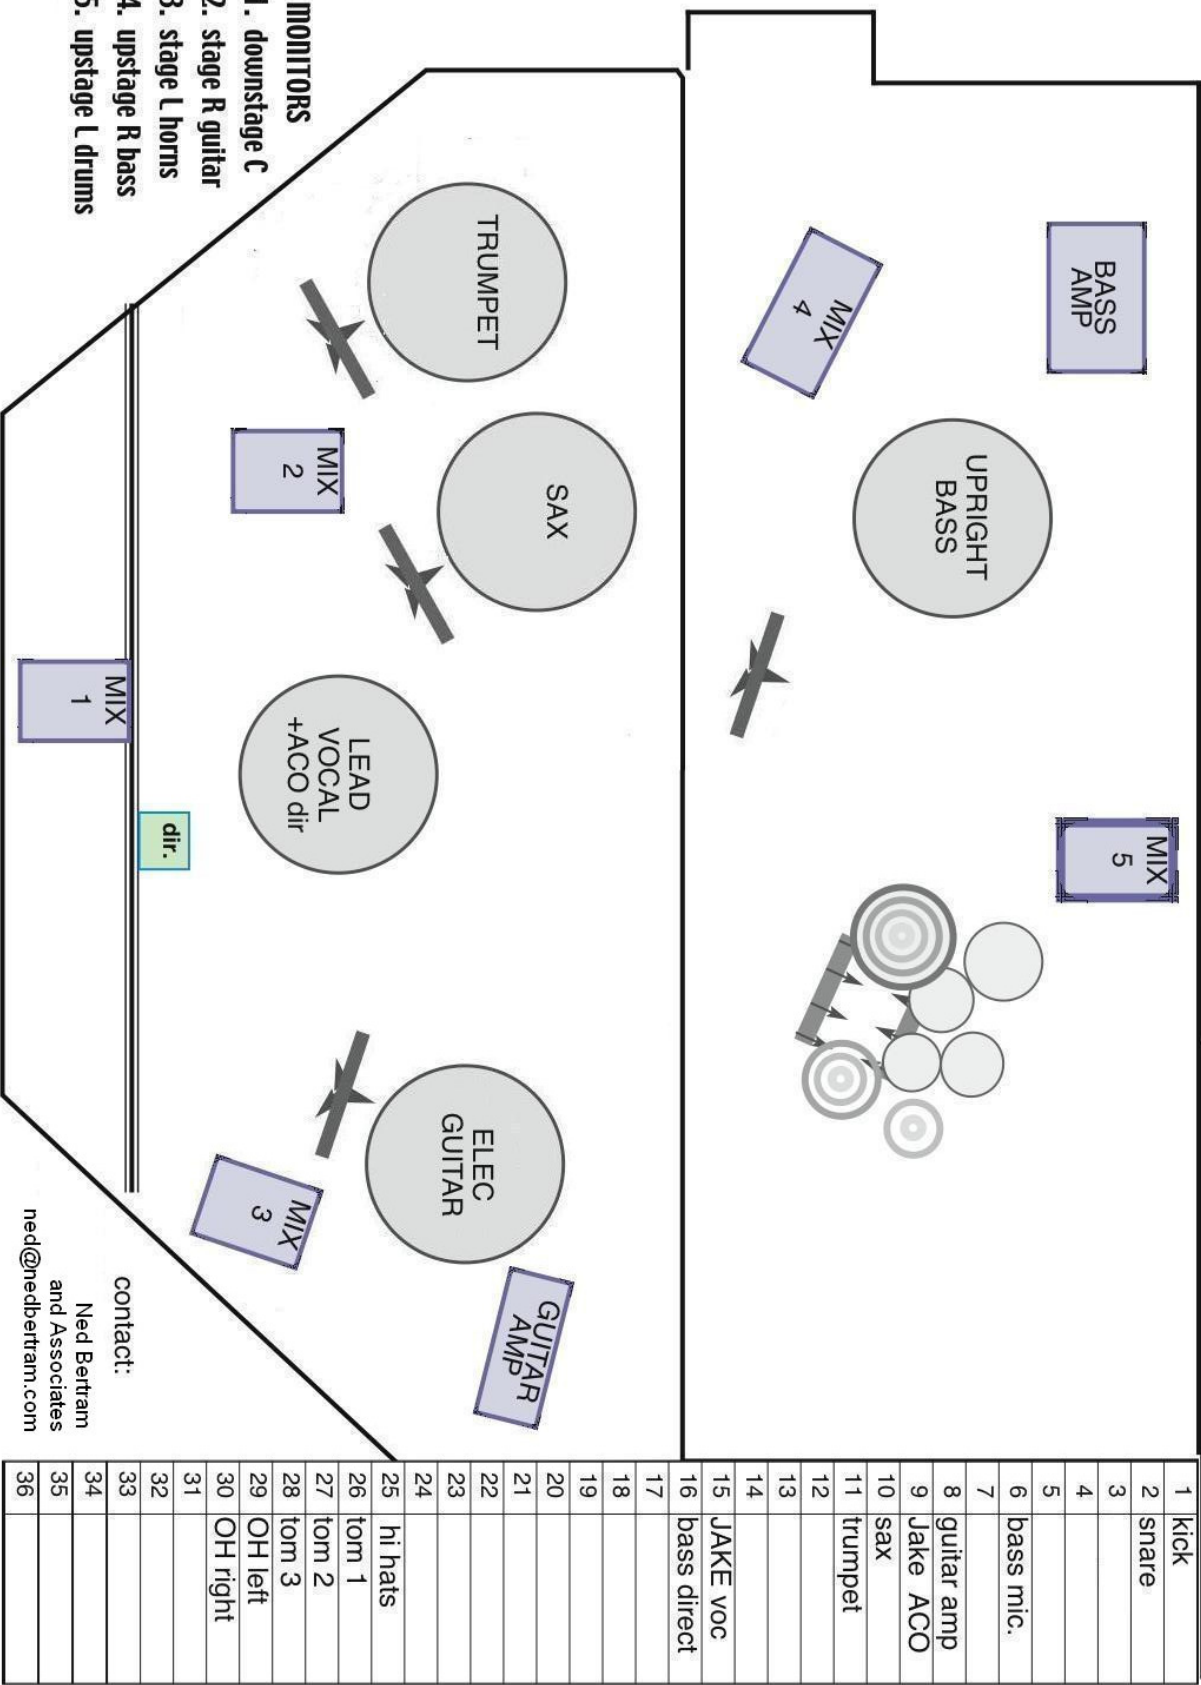

BIG RUDE JAKE and the QUICKSAND COMBO (six piece line-up)

OFFICAL STAGE PLOT

- MONITORS**
1. downstage C
 2. stage R guitar
 3. stage L horns
 4. upstage R bass
 5. upstage L drums

contact:
Ned Bertram
and Associates
ned@nedbertram.com

1	kick
2	snare
3	
4	
5	
6	bass mic.
7	
8	guitar amp
9	Jake ACO
10	sax
11	trumpet
12	
13	
14	
15	JAKE voc
16	bass direct
17	
18	
19	
20	
21	
22	
23	
24	
25	hi hats
26	tom 1
27	tom 2
28	tom 3
29	OH left
30	OH right
31	
32	
33	
34	
35	
36	