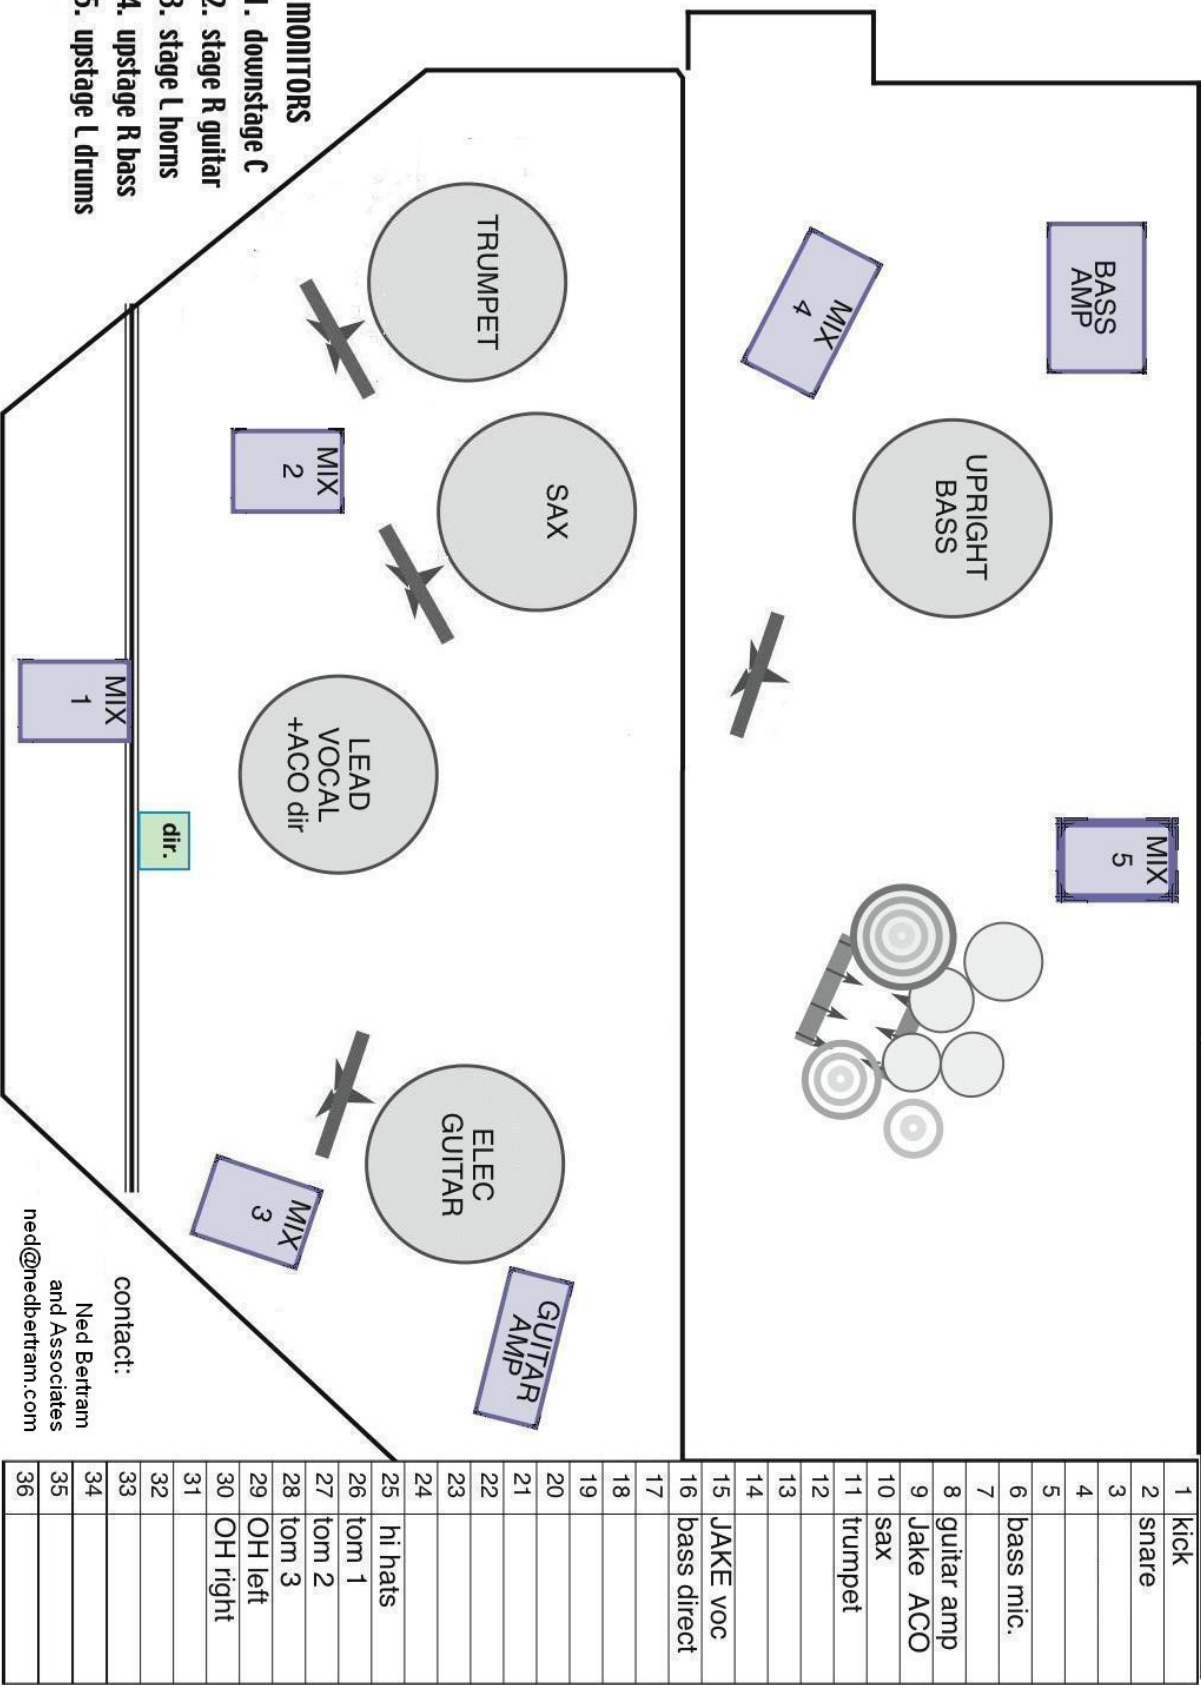

BIG RUDE JAKE and the QUICKSAND COMBO (six piece line-up)

OFFICAL STAGE PLOT

- MONITORS**
1. downstage C
 2. stage R guitar
 3. stage L horns
 4. upstage R bass
 5. upstage L drums

contact:
 Ned Bertram
 and Associates
 ned@nedbertram.com

1	kick
2	snare
3	
4	
5	
6	bass mic.
7	
8	guitar amp
9	Jake ACO
10	sax
11	trumpet
12	
13	
14	
15	JAKE voc
16	bass direct
17	
18	
19	
20	
21	
22	
23	
24	
25	hi hats
26	tom 1
27	tom 2
28	tom 3
29	OH left
30	OH right
31	
32	
33	
34	
35	
36	